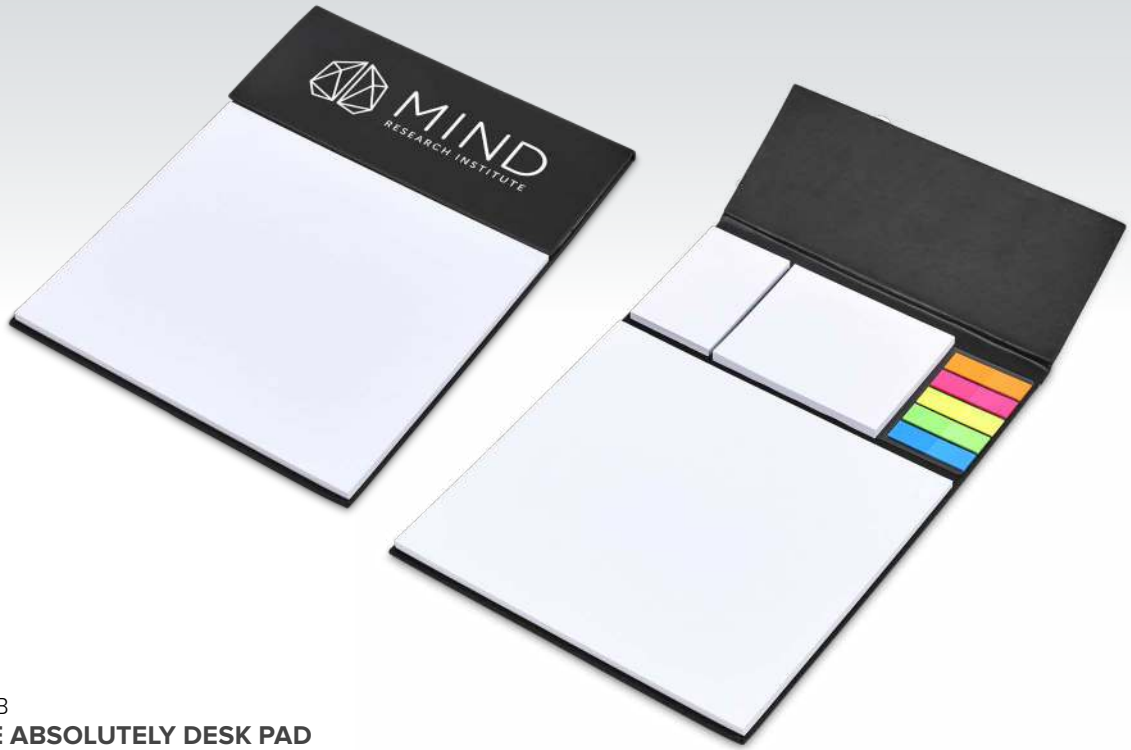

SCAN FOR MORE INFO

altitude

PEN-1103
**ALTITUDE CALLAWAY
HIGHLIGHTER BALL PEN**

BL BU R S SW

SCAN FOR
MORE INFO

altitude

ST-AM-118-B

ALTITUDE ABSOLUTELY DESK PAD

SCAN FOR
MORE INFO

altitude

IDEA-56005

ALTITUDE HEADLINE MEMO SET

SCAN FOR
MORE INFO

altitude

NB-9440

ALTITUDE MASQUERADE MEMO SET