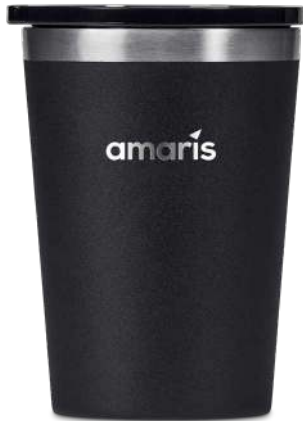

VIVALDI

alba BOTANICA

CoinEx

Indicina

SCAN FOR  
MORE INFO

ALEX VARGA®

DR-AV-255-B

**ALEX VARGA MAXIMUS**

**STAINLESS STEEL**

**VACUUM MUG – 1.2 LITRE**

SCAN FOR MORE INFO

ALEX VARGA®

DR-AV-248-B  
**ALEX VARGA EMPIRE  
STAINLESS STEEL VACUUM  
SIPPER TUMBLER - 750ML**

SCAN FOR MORE INFO

ALEX VARGA®

DR-AV-254-B  
**ALEX VARGA AURELIAN  
STAINLESS STEEL 2-IN-1  
VACUUM TUMBLER & STRAW  
- 530ML**

SCAN FOR MORE INFO

ALEX VARGA®

DR-AV-243-B  
**ALEX VARGA FIGO STAINLESS STEEL VACUUM TUMBLER - 370ML**

SCAN FOR MORE INFO

ALEX VARGA®

DR-AV-174-B  
**ALEX VARGA BOSKY STAINLESS STEEL VACUUM TUMBLER - 580ML**