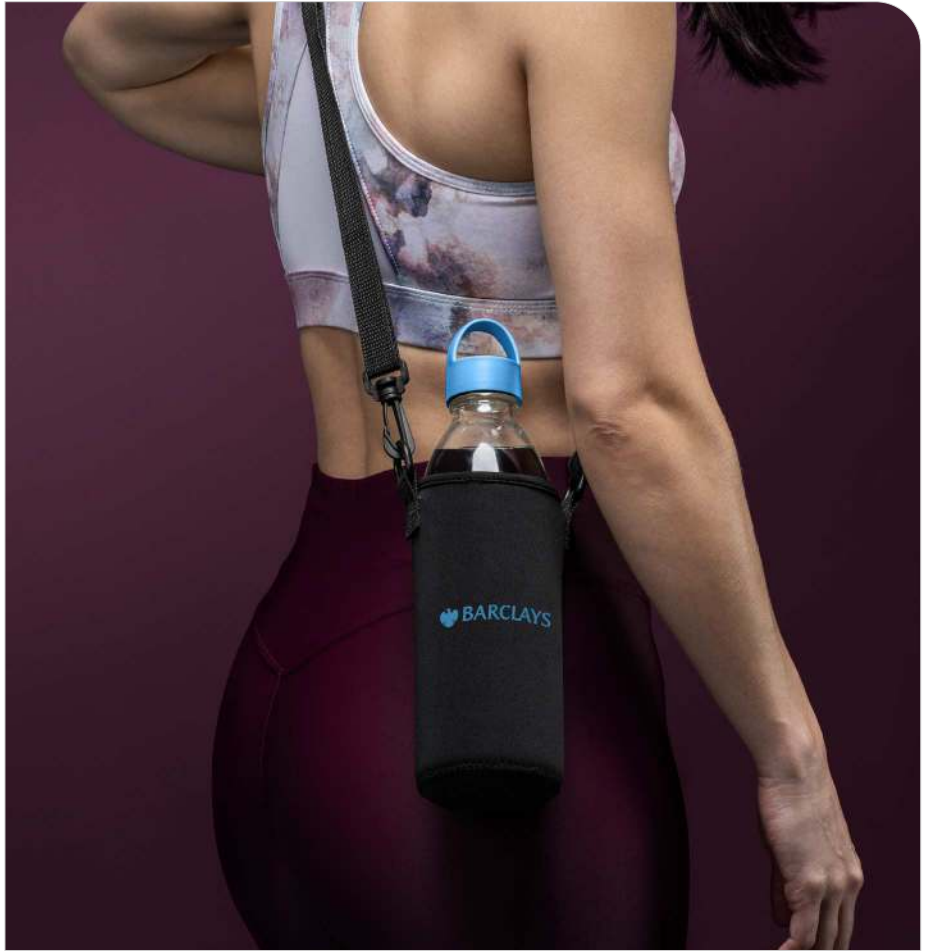

SCAN FOR MORE INFO

Kooshty

GF-KS-1069-B
KOOSHTY HANDS-FREE GLASS
WATER BOTTLE - 850ML

BL BU CY L N O R

SCAN FOR MORE INFO

Kooshty

GF-KS-1070-B
KOOSHTY KORK HANDS-FREE
GLASS WATER BOTTLE - 850ML