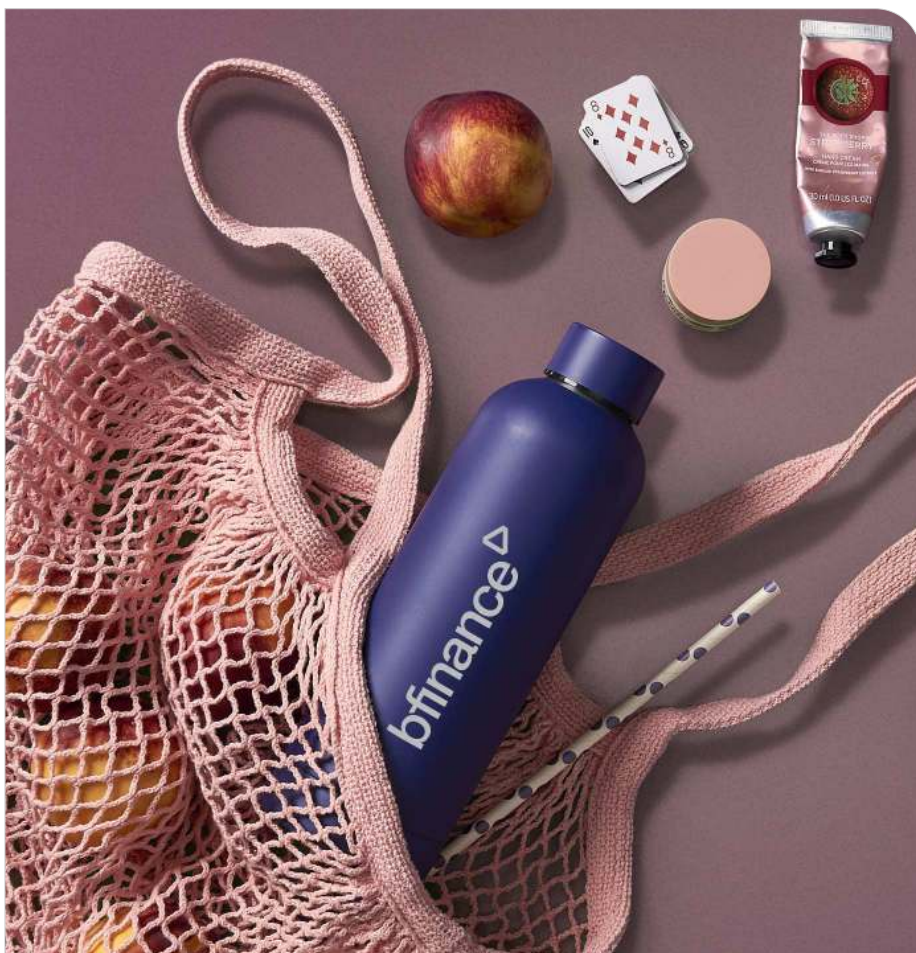

SCAN FOR MORE INFO

Kooshty

DR-KS-261-B
**KOOSHTY BERMUDA
RECYCLED STAINLESS STEEL
WATER BOTTLE – 800ML**

BL N R SW

SCAN FOR MORE INFO

Kooshty

GP-KS-25-B
**KOOSHTY BERMUDA KORK RECYCLED
STAINLESS STEEL WATER BOTTLE - 800ML**

BL N R SW