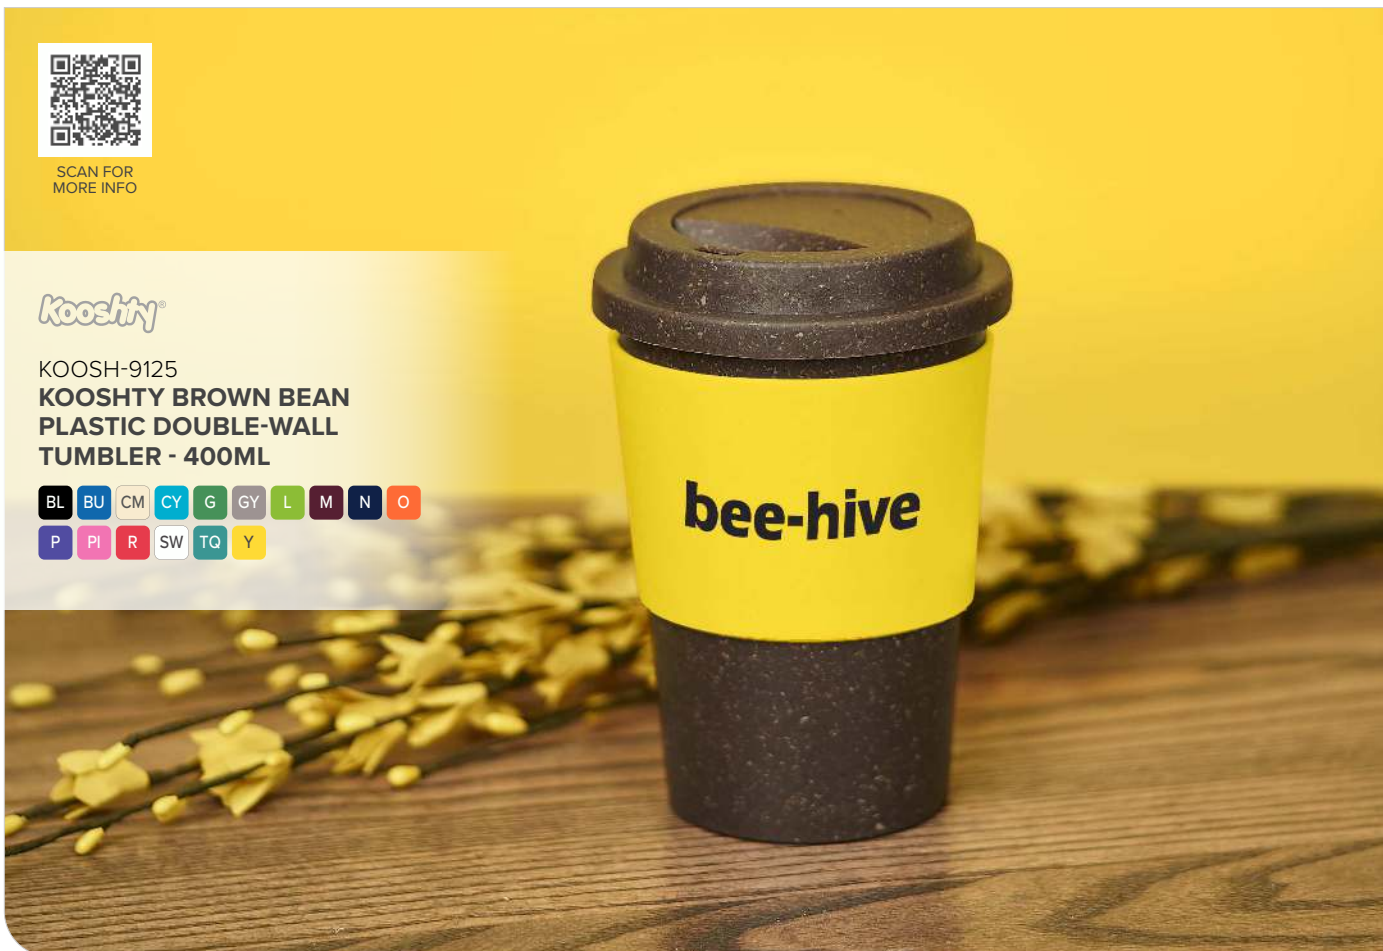

altitude

DW-7100  
**ALTITUDE LAGUNA PLASTIC  
DOUBLE-WALL TUMBLER - 460ML**

OKIYO®

DR-OK-205-B  
**OKIYO JOKI CORK & WHEAT STRAW  
 DOUBLE-WALL TUMBLER - 350ML**

OKIYO®

DW-7270  
**OKIYO KATAGI WHEAT STRAW  
 DOUBLE-WALL TUMBLER - 450ML**