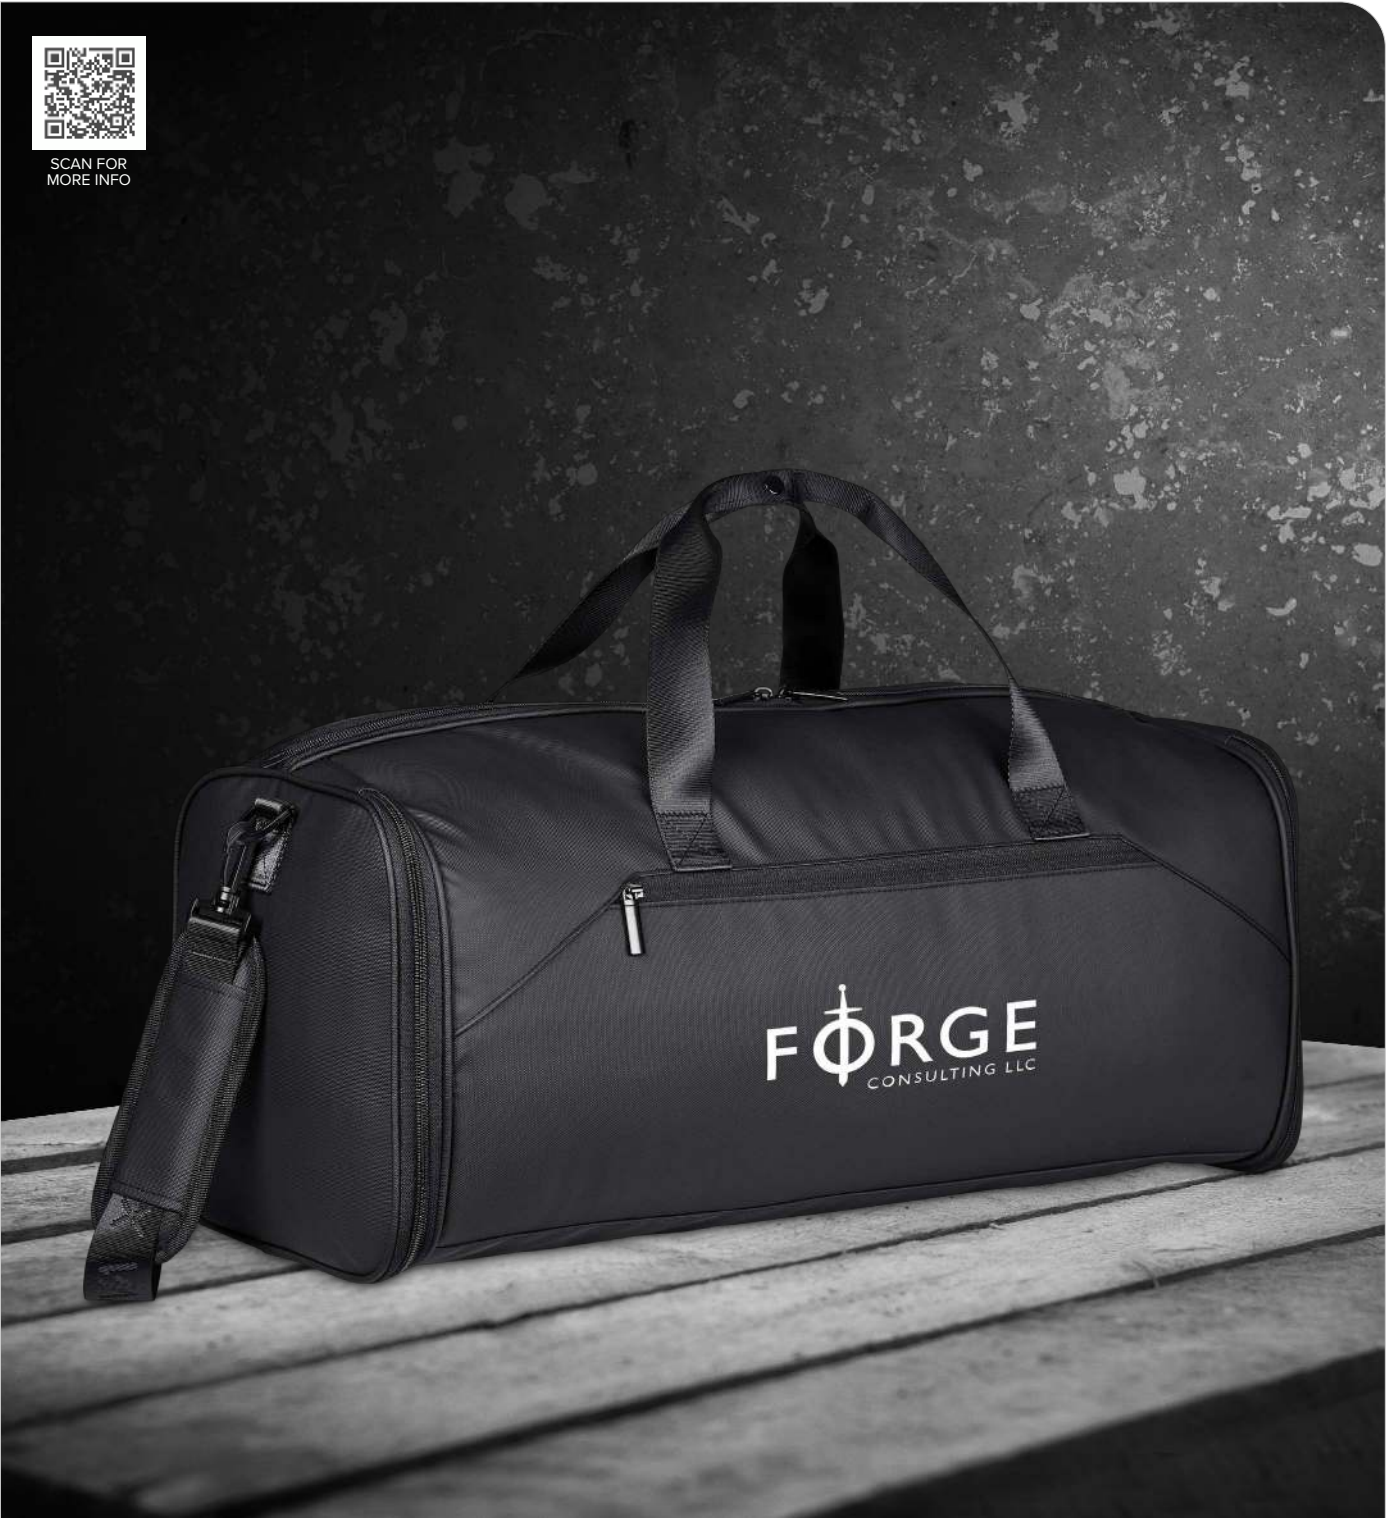

GF-AV-1055-B

**ALEX VARGA PACINO
DOUBLE-DECKER BAG**

SCAN FOR
MORE INFO

ALEX VARGA®

GF-AV-1044-B

**ALEX VARGA PACINO
WEEKEND BAG**

SCAN FOR
MORE INFO

ALEX VARGA®