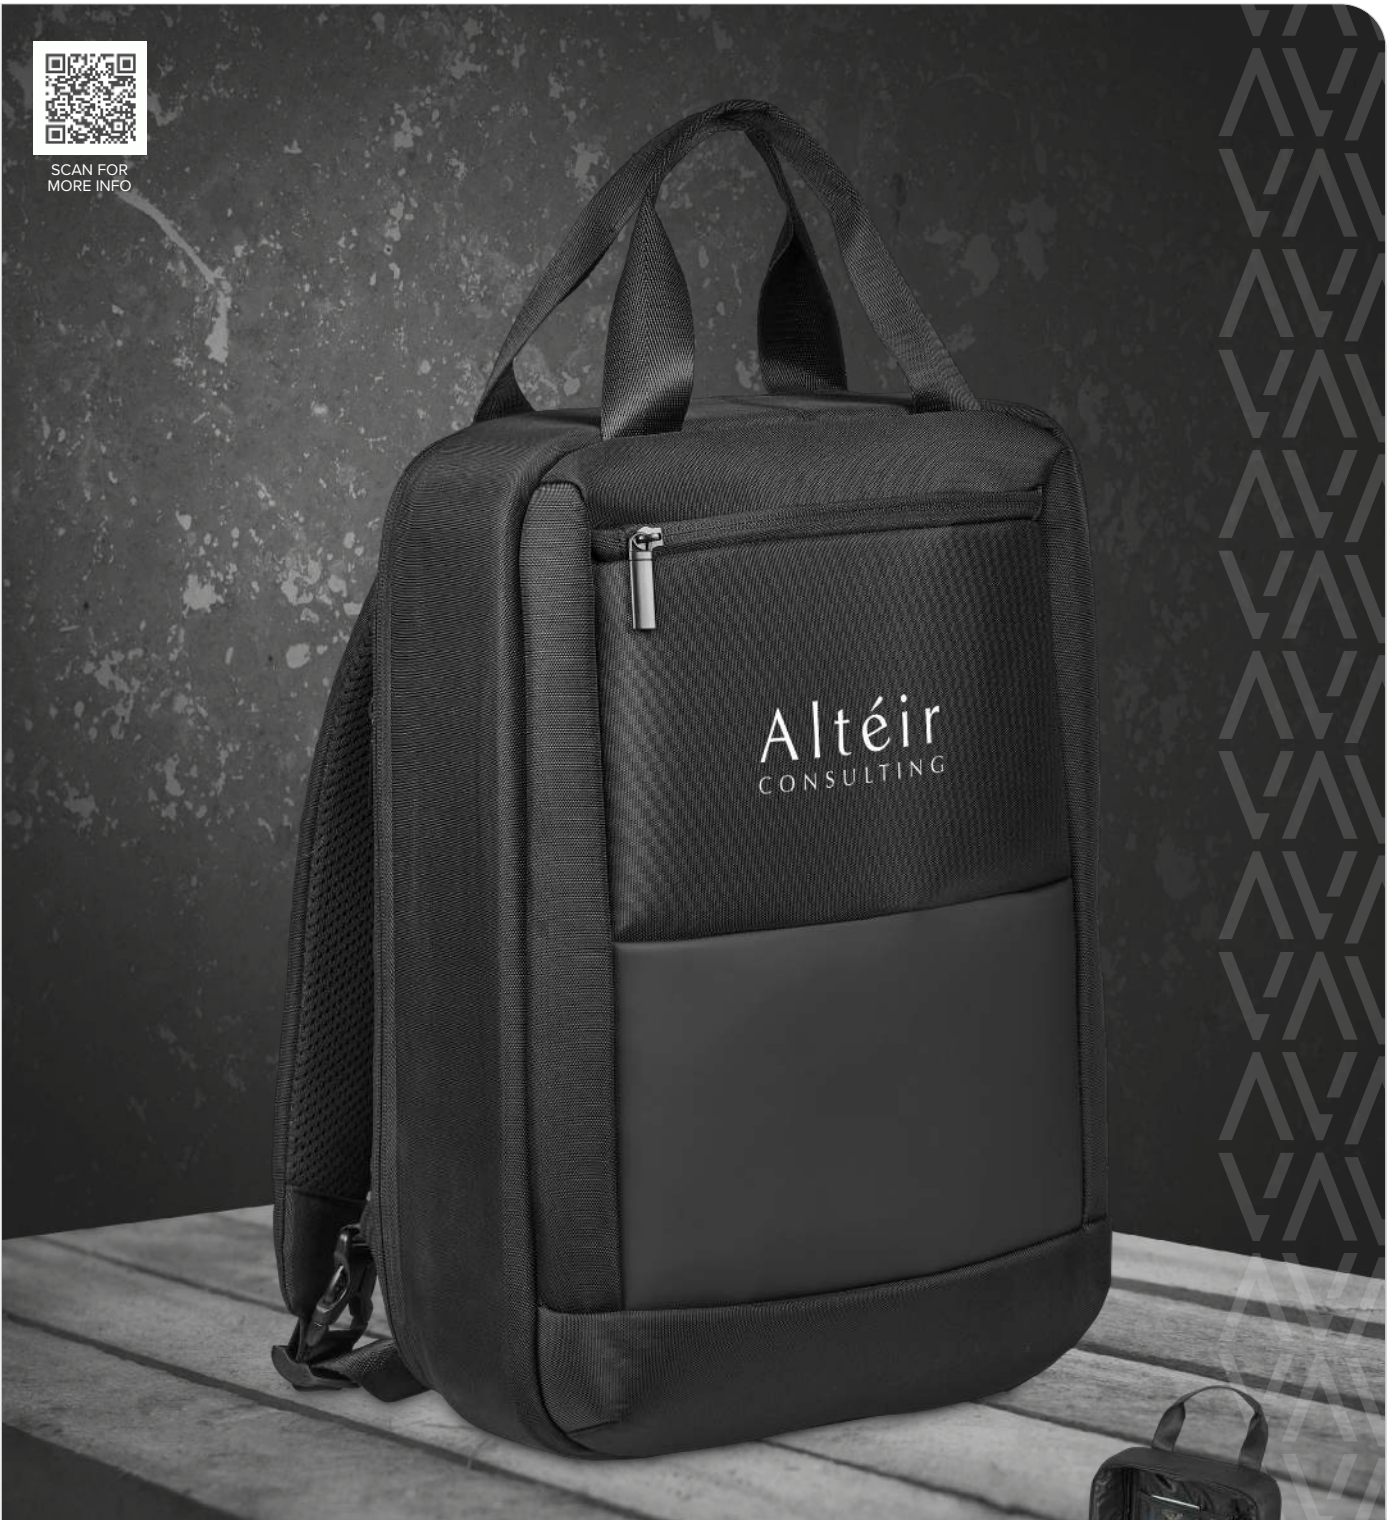

SCAN FOR
MORE INFO

ALEX VARGA®
BG-AV-463-B
**ALEX VARGA FITZROVIA
LAPTOP BACKPACK**

SCAN FOR
MORE INFO

ALEX VARGA®

BG-AV-446-B
**ALEX VARGA TREMEZZO
LAPTOP BACKPACK**

SCAN FOR MORE INFO

ALEX VARGA®

GF-AV-1042-B
**ALEX VARGA CLASKA
LAPTOP BACKPACK**